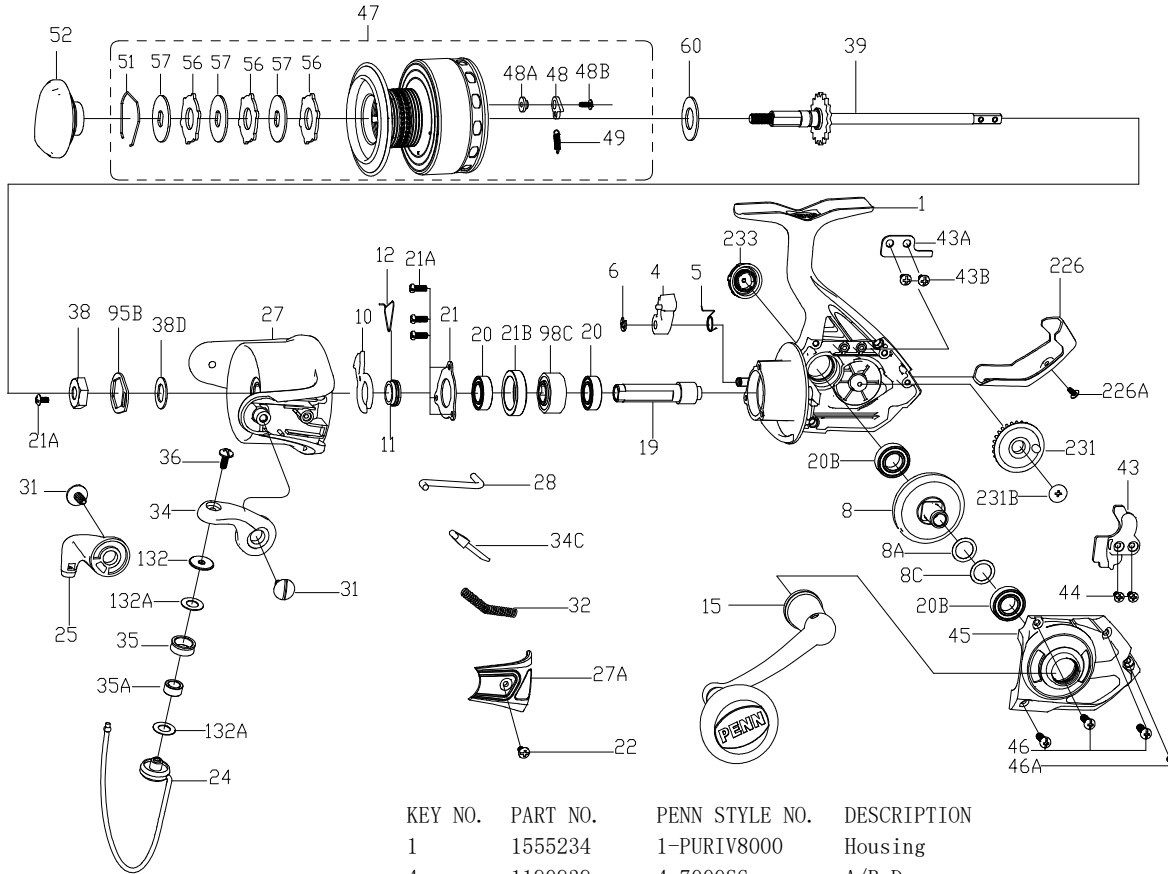

PARTS LIST FOR MODEL AS PURIV8000

KEY NO.	PART NO.	PENN STYLE NO.	DESCRIPTION
1	1555234	1-PURIV8000	Housing
4	1190939	4-7000SG	A/R Dog
5	1190966	5-5000SG	Dog Spring
6	1190979	6-5000SG	Retaining Clip
8	1313863	8-CFT8000	Main Gear
8A	1191031	8A-7000SG	Shim
8C	1485590	8C-PURIII8000	Shim C
10	1313864	10-CFT8000	A/R Holder
11	1191087	11-7000SG	Bushing
12	1313865	12-CFT8000	A/R Bushing Spring
15	1555235	15-PURIV8000	Handle Assembly
19	1488473	19-PURIII8000	Pinion Gear
20	1308090	20-CFT5000	Ball Bearing (2 req)
20B	1192621	20B-7000SG	Ball Bearing (2 req)
21	1192636	21-5000SG	Bearing Retainer